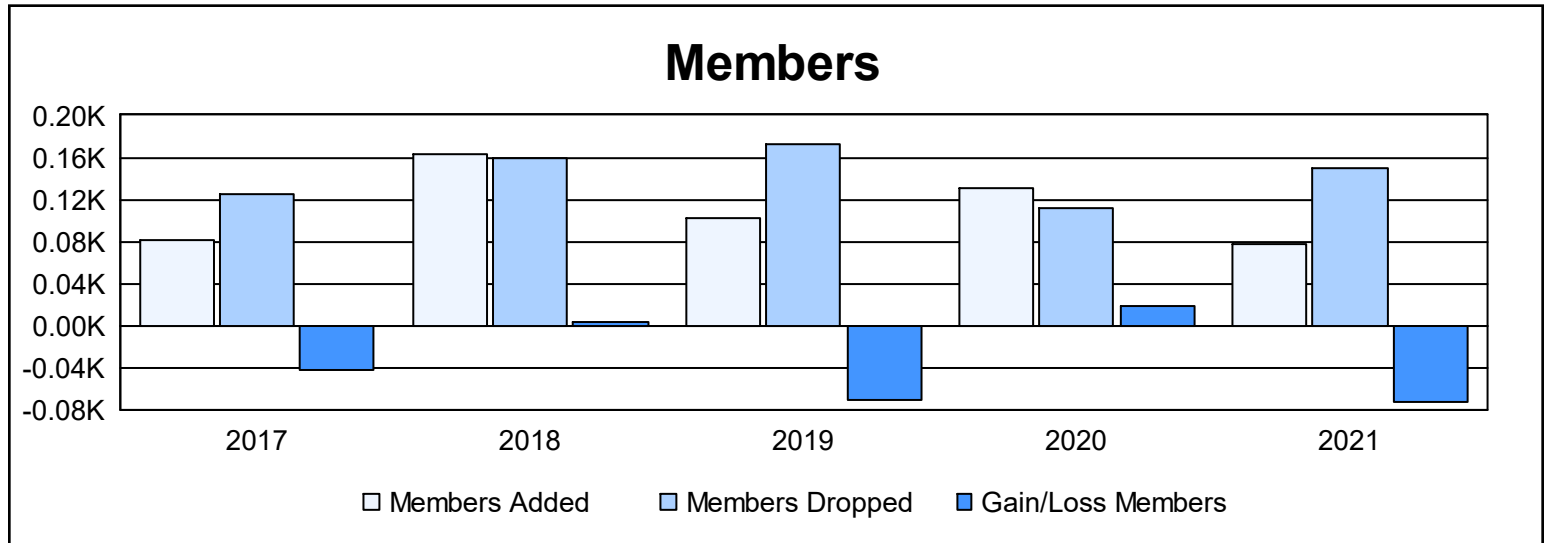

Year	New Clubs	Dropped Clubs	Gain/ Loss Clubs	New Members	Charter Members	Reinstate Members	Transfer Members	Total Member Added	Total Members Dropped	Gain/ Loss Members
2016-2017	0	0	0	69	0	6	7	82	125	-43
2017-2018	3	1	2	82	68	4	9	163	159	4
2018-2019	0	4	-4	80	11	4	7	102	173	-71
2019-2020	2	0	2	63	56	4	8	131	112	19
2020-2021	0	4	-4	64	6	1	6	77	150	-73
Average	1	2	-1	72	28	4	7	111	144	-33

Membership Composition June 2021 Cumulative

Gender Composition June 2021 Cumulative