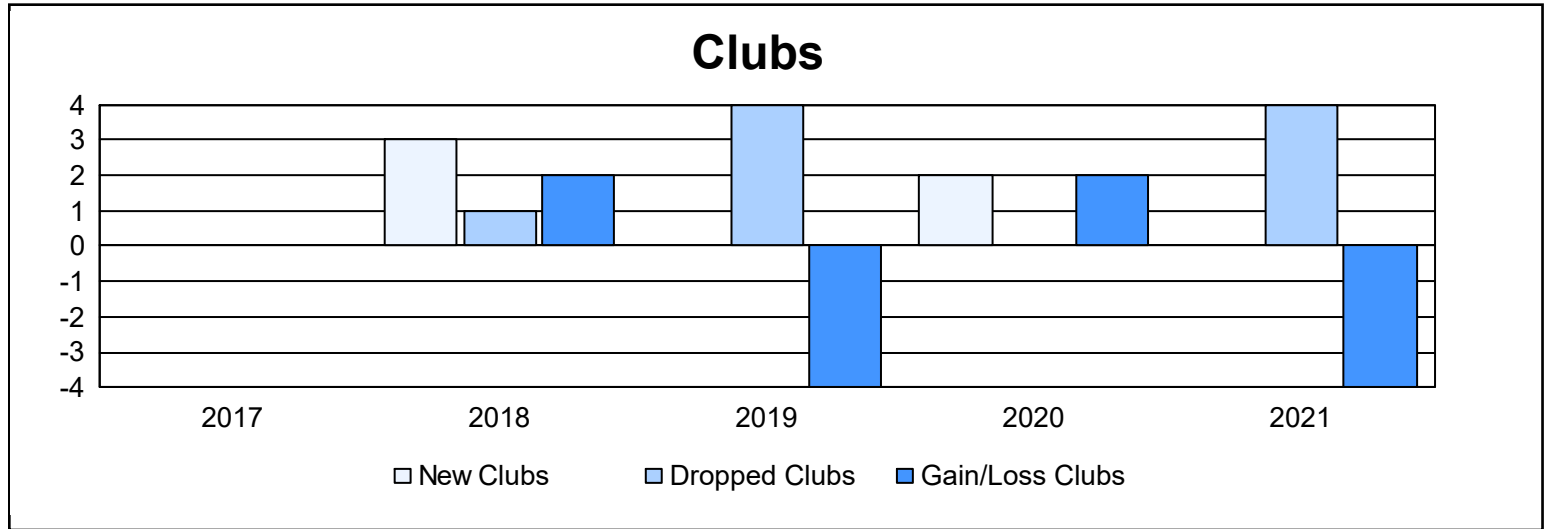

Year	New Clubs	Dropped Clubs	Gain/ Loss Clubs	New Members	Charter Members	Reinstate Members	Transfer Members	Total Member Added	Total Members Dropped	Gain/ Loss Members
2016-2017	0	0	0	69	0	6	7	82	125	-43
2017-2018	3	1	2	82	68	4	9	163	159	4
2018-2019	0	4	-4	80	11	4	7	102	173	-71
2019-2020	2	0	2	63	56	4	8	131	112	19
2020-2021	0	4	-4	64	6	1	6	77	150	-73
Average	1	2	-1	72	28	4	7	111	144	-33

Membership Composition June 2021 Cumulative

Gender Composition June 2021 Cumulative